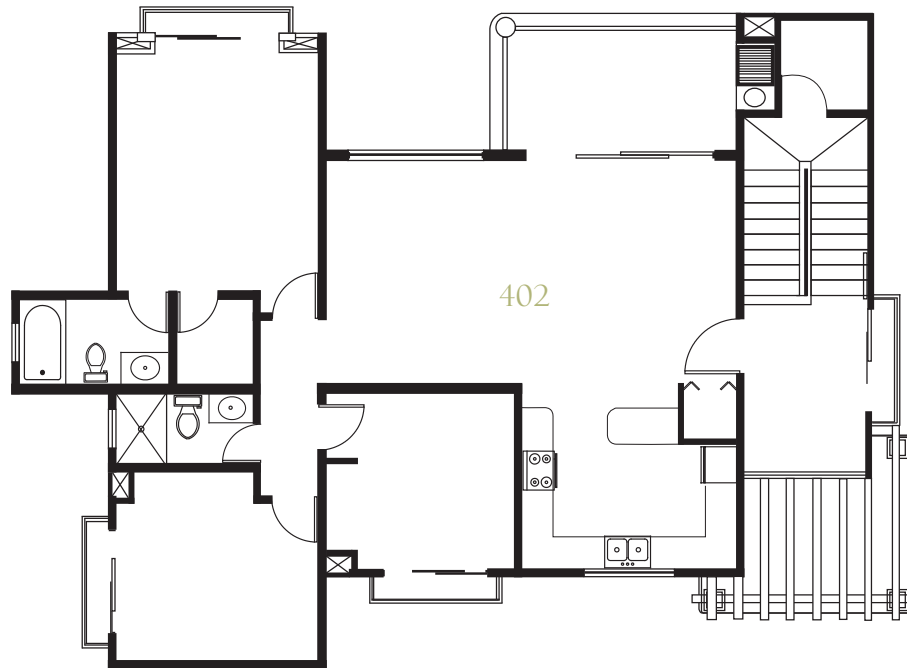

FIRST FLOOR  
BUILDING 4

\*unit features, amenities and square footage/meters subject to change  
\*square footage/meters are approximate

UNIT  
401

401  
130.65 m<sup>2</sup>  
1406.31 sq/ft

SOMBRAS

SECOND FLOOR  
BUILDING 4

\*unit features, amenities and square footage/meters subject to change  
\*square footage/meters are approximate

UNIT  
402

402  
130.65 m<sup>2</sup>  
1406.31 sq/ft

SOMBRAS